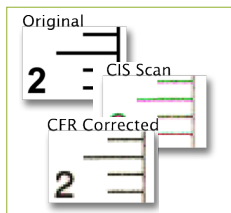

1 Scanning speeds depend on document width and computer configuration. Contex recommends Intel Core Duo, Core 2 Duo, or better processors, 2GB RAM, Hi-speed USB2.
Speed tests performed using Nextimage software, PC with Intel Core i5-2500 Quad processor, 8GB RAM, Hi-speed USB2, 7200rpm HDD, Windows 7 64-bit Ultimate.

2 Requires optional scanner stand.

3 Upgradable to 1200 dpi. This will also upgrade maximum resolution to 9600 dpi.

4 Signal Intensity Matching (SIGMA) is a Contex Patent. Sensor heating during a scan can cause inhomogeneous images. Thanks to Contex innovative thinking Contex SD 3600 series scanners will minimize sensor differences LIVE during a scan.

5 Color Fringe Removal (CFR) is a Contex Patent. Color Fringing is a natural consequence of CIS technology sequentially flashing R-G-B. Thanks to Contex innovative thinking CFR will remove this problem with advanced filter technology.

6 Contex applications creates industry standard raster file formats that can be used in any CAD or GIS application.

7 Requires optional Nextimage software.

All trademarks remain the property of their respective holders, and are used only to directly describe the product being provided. Their use in no way indicates any relationship between Contex A/S and the holders of the said trademarks.

An SD 3600 scanner is ideal for scanning technical documents and convenient to have in your office

Excellent lines with Contex CFR (Color Fringe Removal)